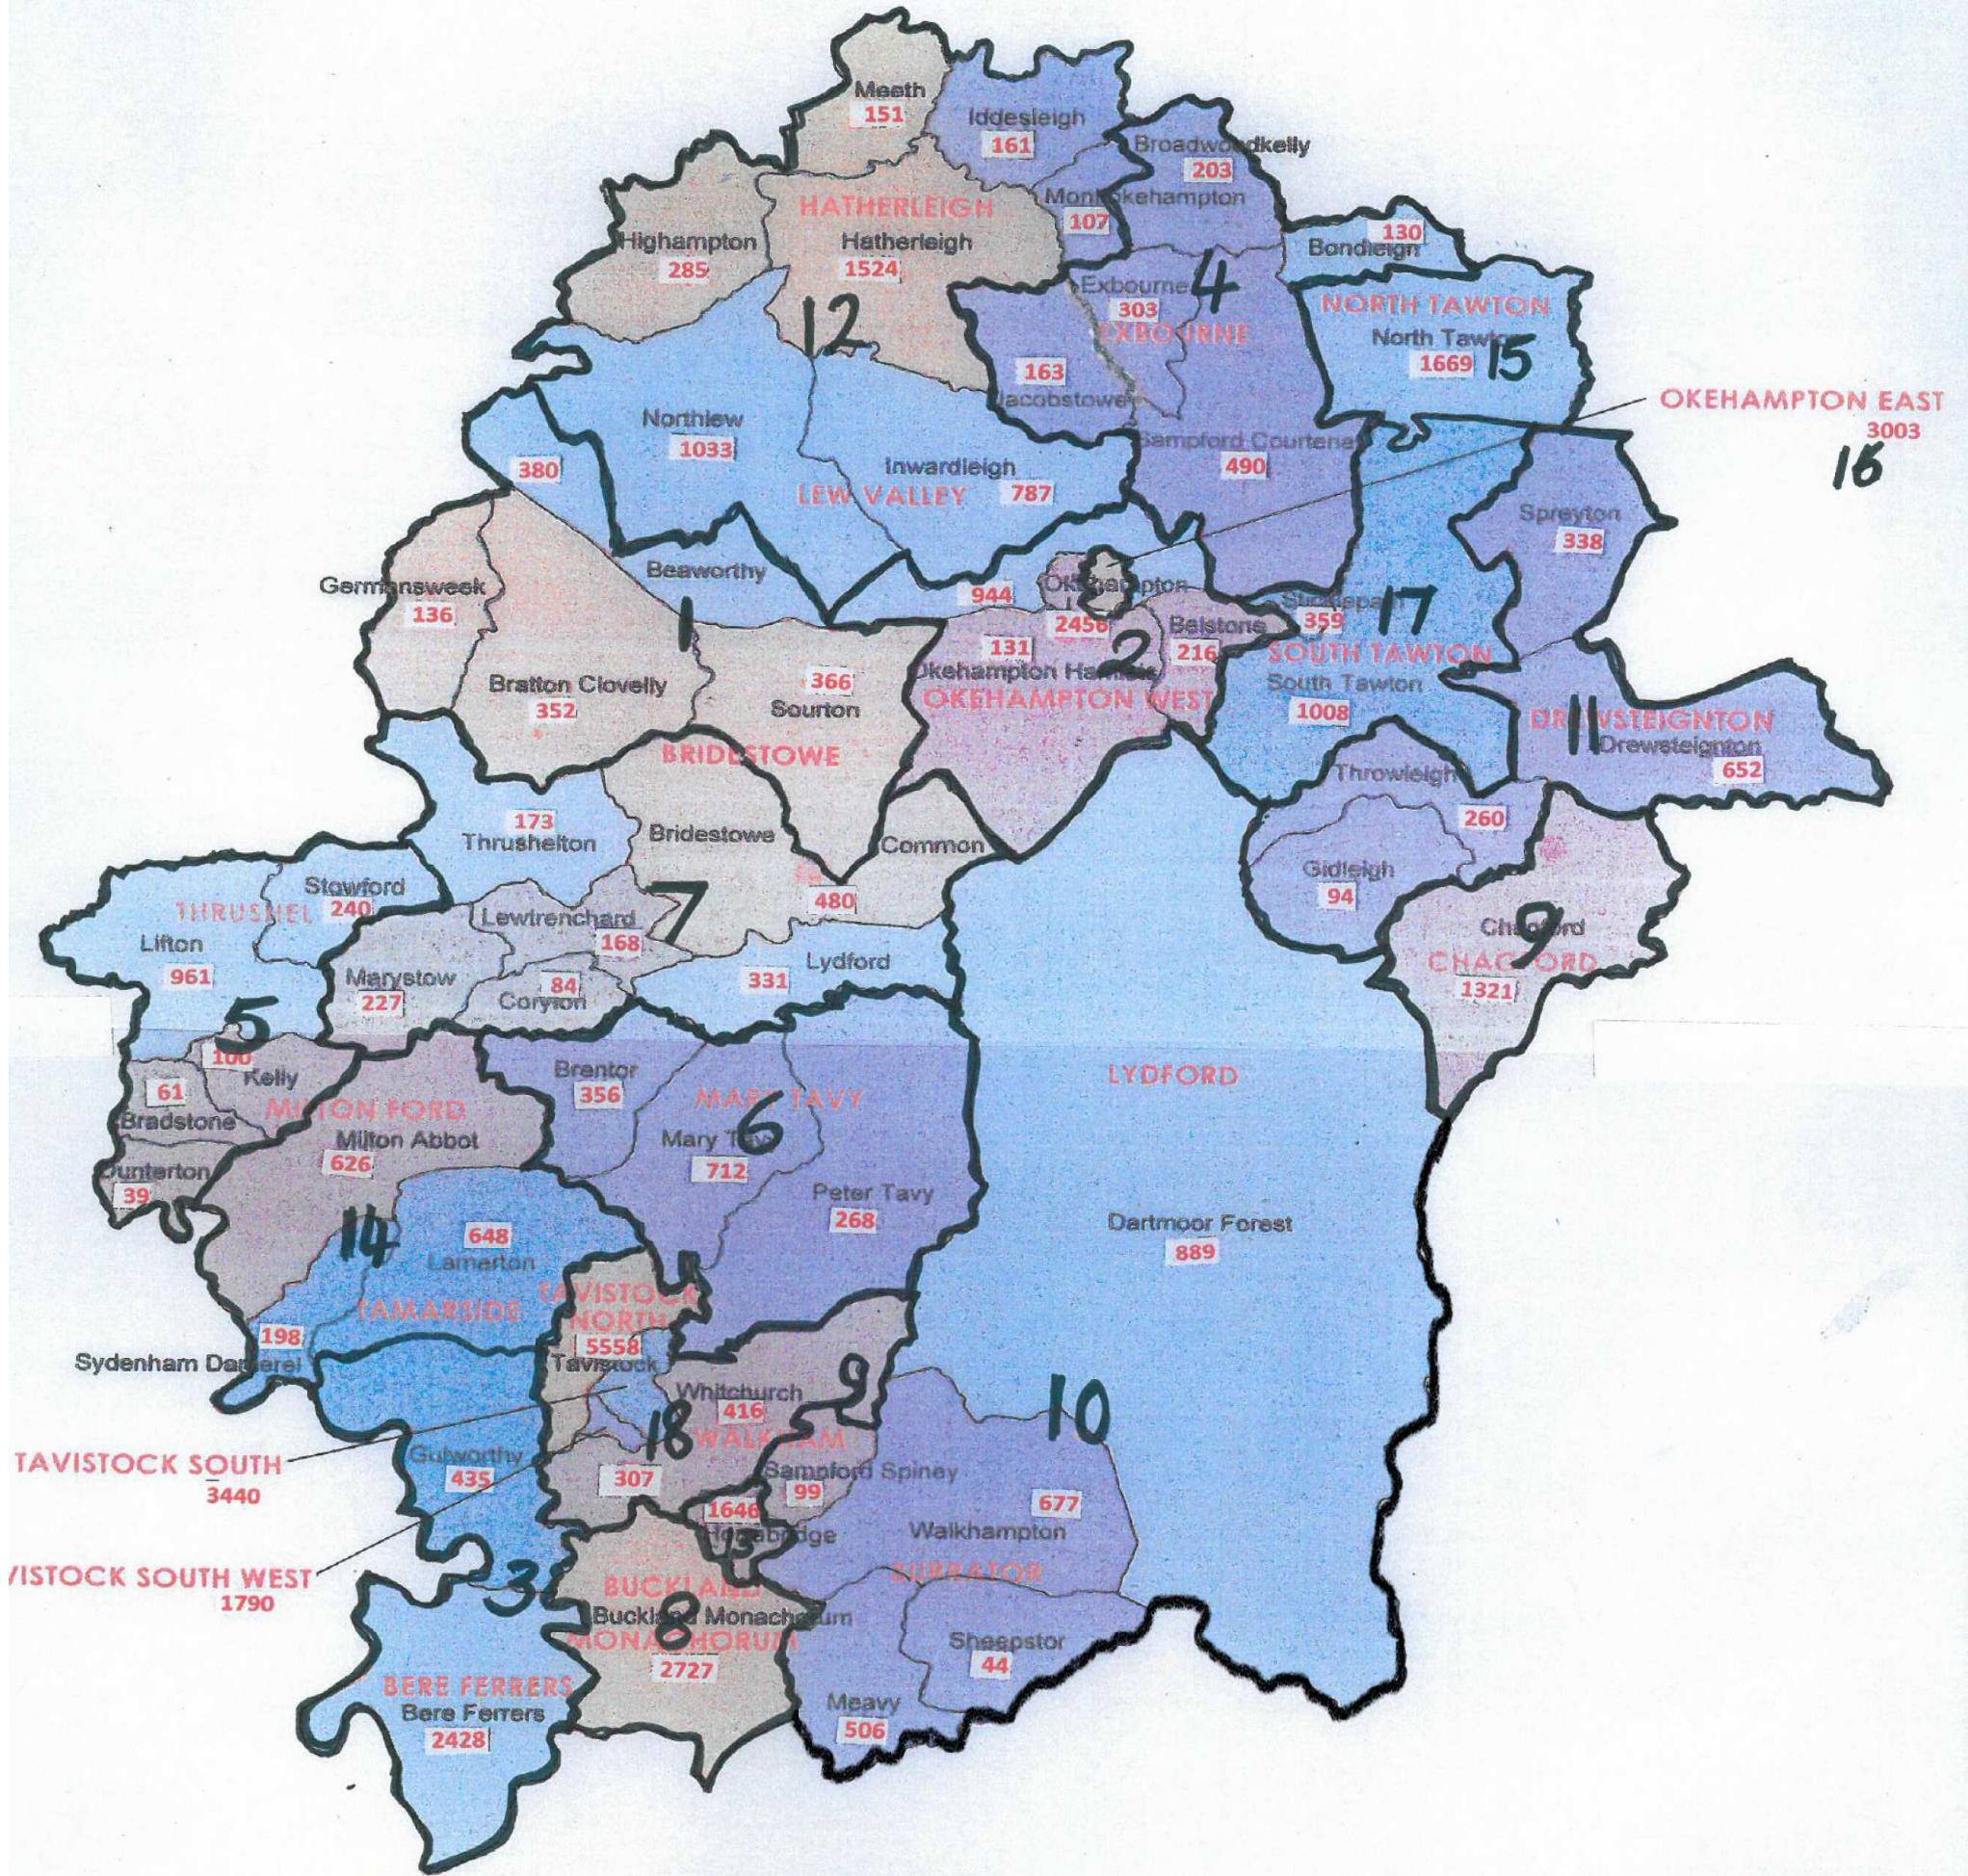

OPTION 4

AVERAGE ELECTORATE SIZE PER MEMBER 1473

1	Beaworthy, Bratton Clovelly, Germansweek & Sourton	7	Bridestowe, Coryton, Lewtrenchard, Lydford, Marystow & Thrushelton	13	Horrabridge
2	Belstone, Okehampton Brightley, Okehampton Hamlets & Okehampton West	8	Buckland Monachorum	14	Lamerton, Milton Abbot & Sydenham Damerel
3	Bere Ferrers & Gulworthy	9	Chagford	15	North Tawton
4	Bondleigh, Broadwoodkelly, Exbourne, Jacobstowe & Sampford Courtenay	10	Dartmoor Forest, Meavy, Sampford Spiney, Sheepstor & Walkhampton	16	Okehampton East
5	Bradstone, Dunterton, Kelly, Lifton, Stowford	11	Drewsteignton, Gidleigh, Throwleigh & Spreyton	17	South Tawton & Sticklepath
6	Brentor, Mary Tavy & Peter Tavy	12	Hatherleigh, Highampton, Iddesleigh, Inwardleigh, Meeth, Monkokehampton & Northlew	18	Tavistock & Whitchurch